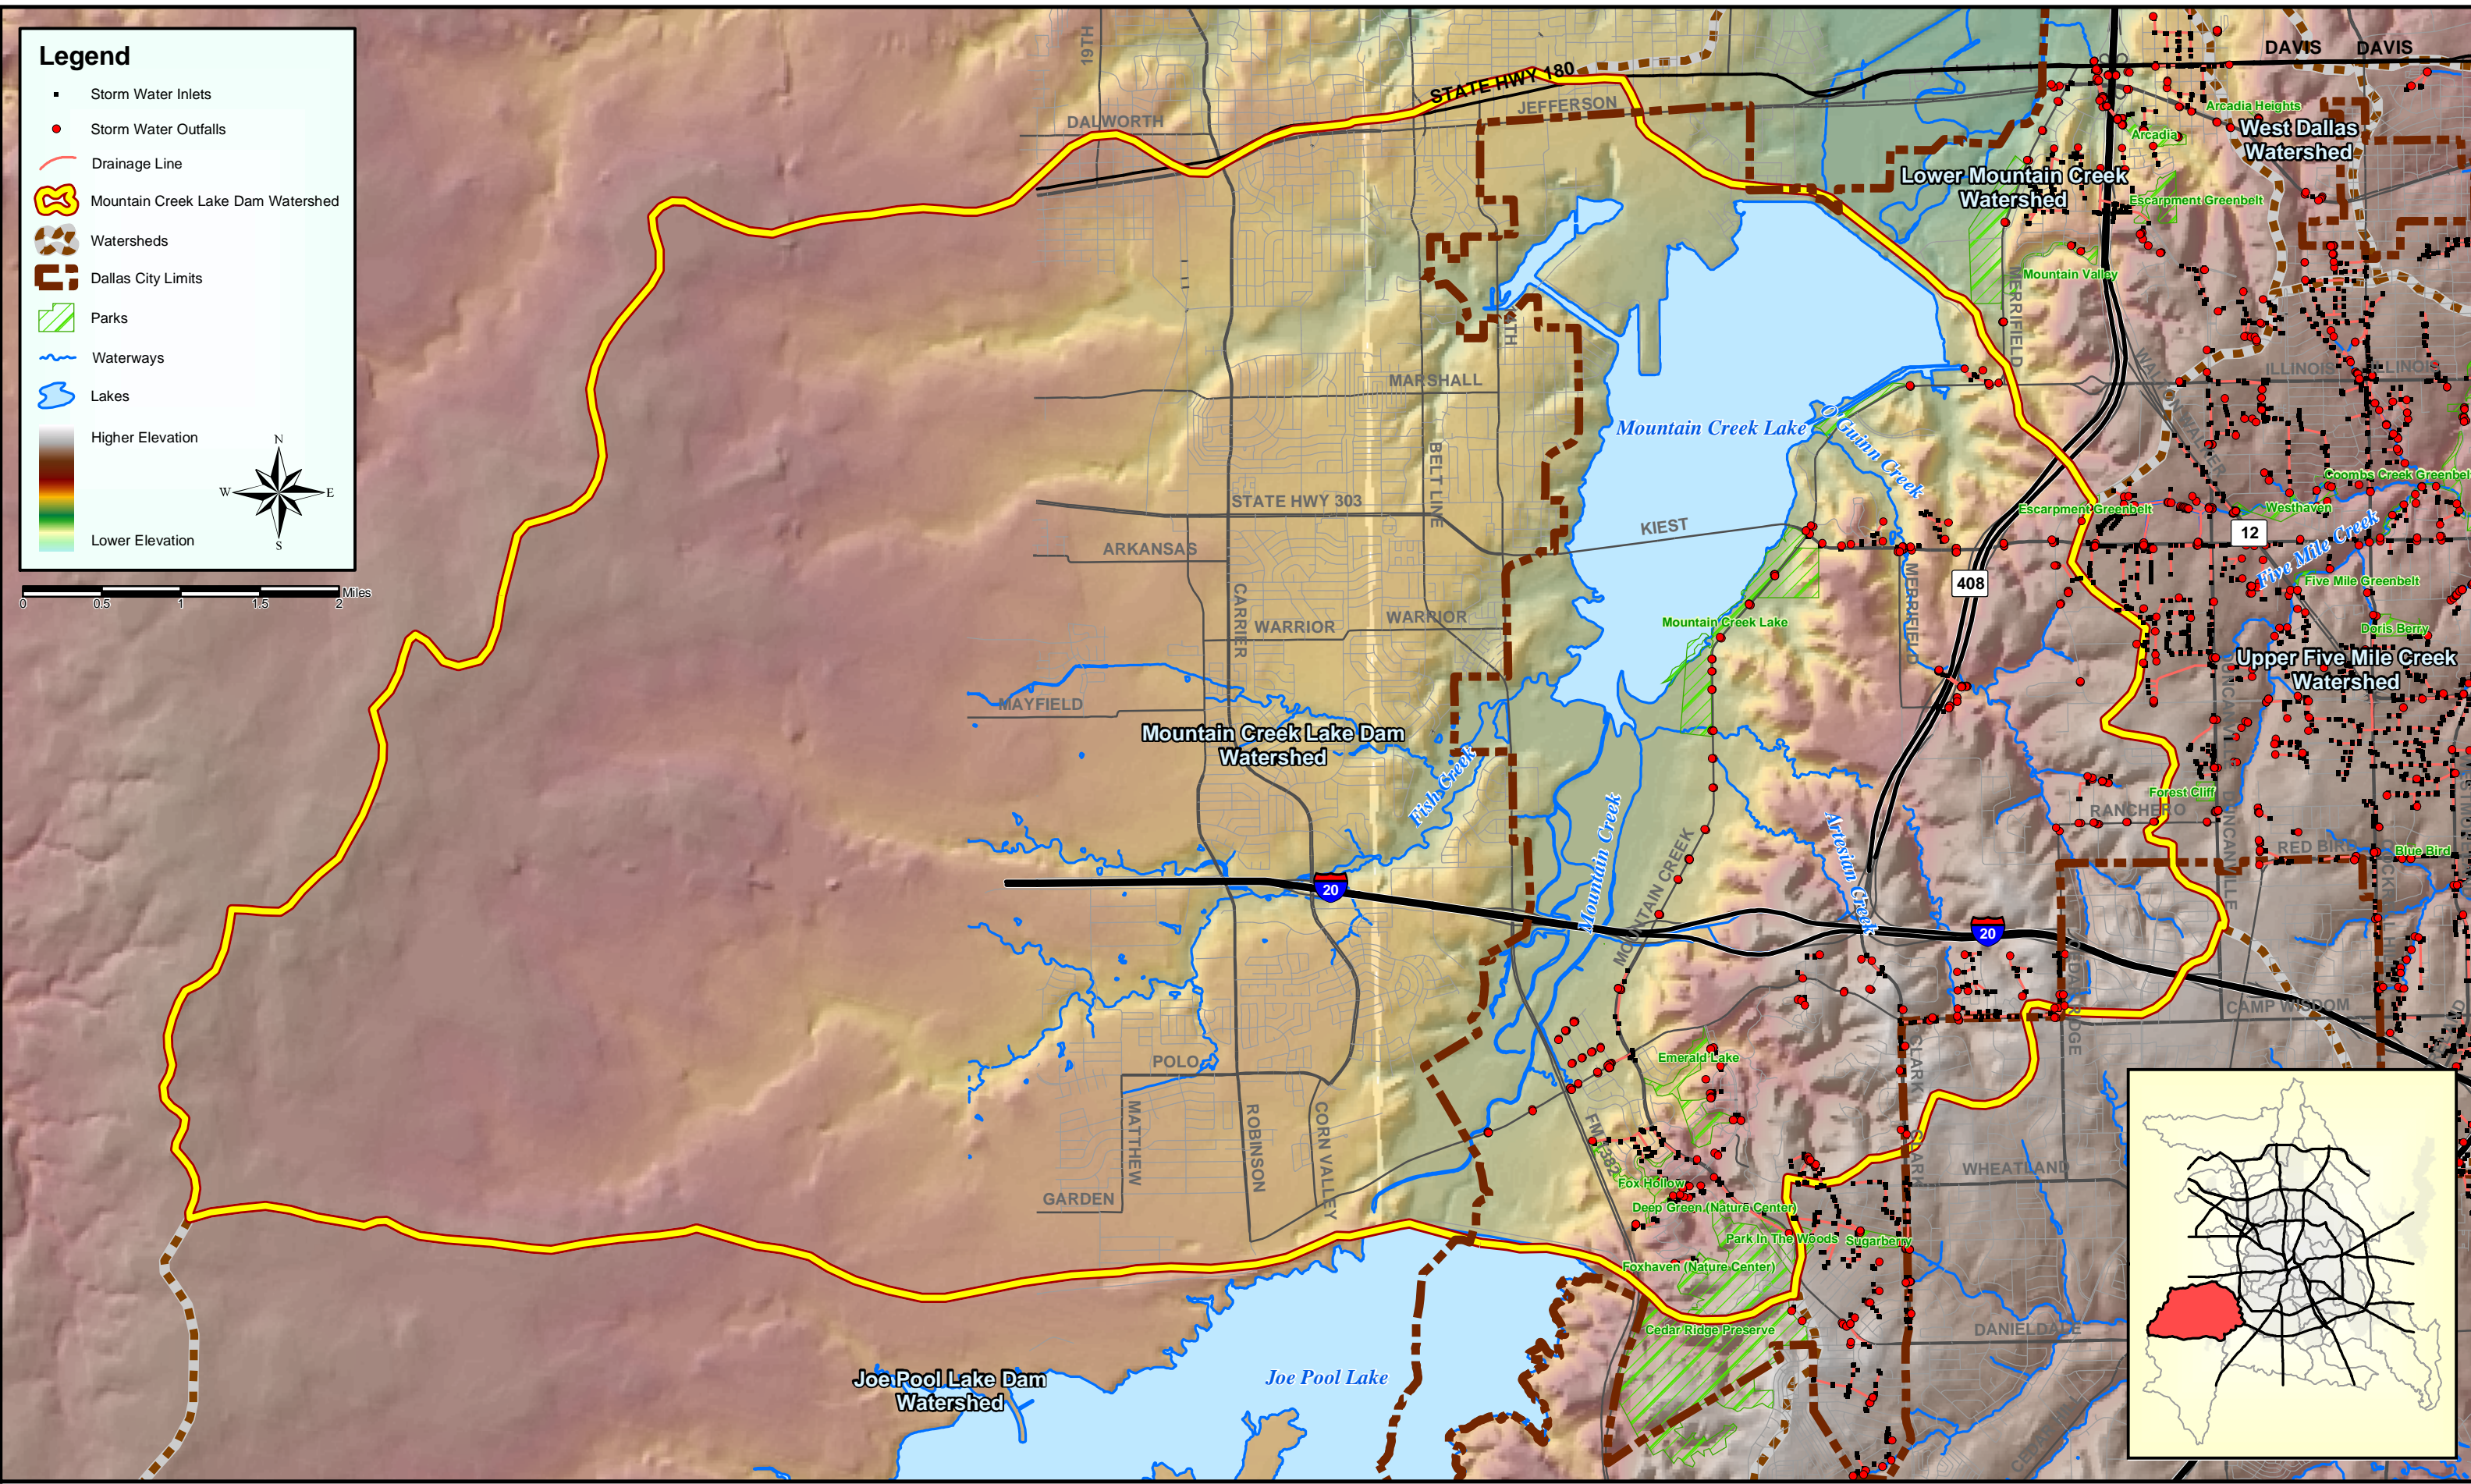

Legend

- Storm Water Inlets
- Storm Water Outfalls
- Drainage Line
- 👉 Mountain Creek Lake Dam Watershed
- 👉 Watersheds
- 👉 Dallas City Limits
- 👉 Parks
- 👉 Waterways
- 👉 Lakes
- 👉 Higher Elevation
- 👉 Lower Elevation

Mountain Creek Lake Dam Watershed